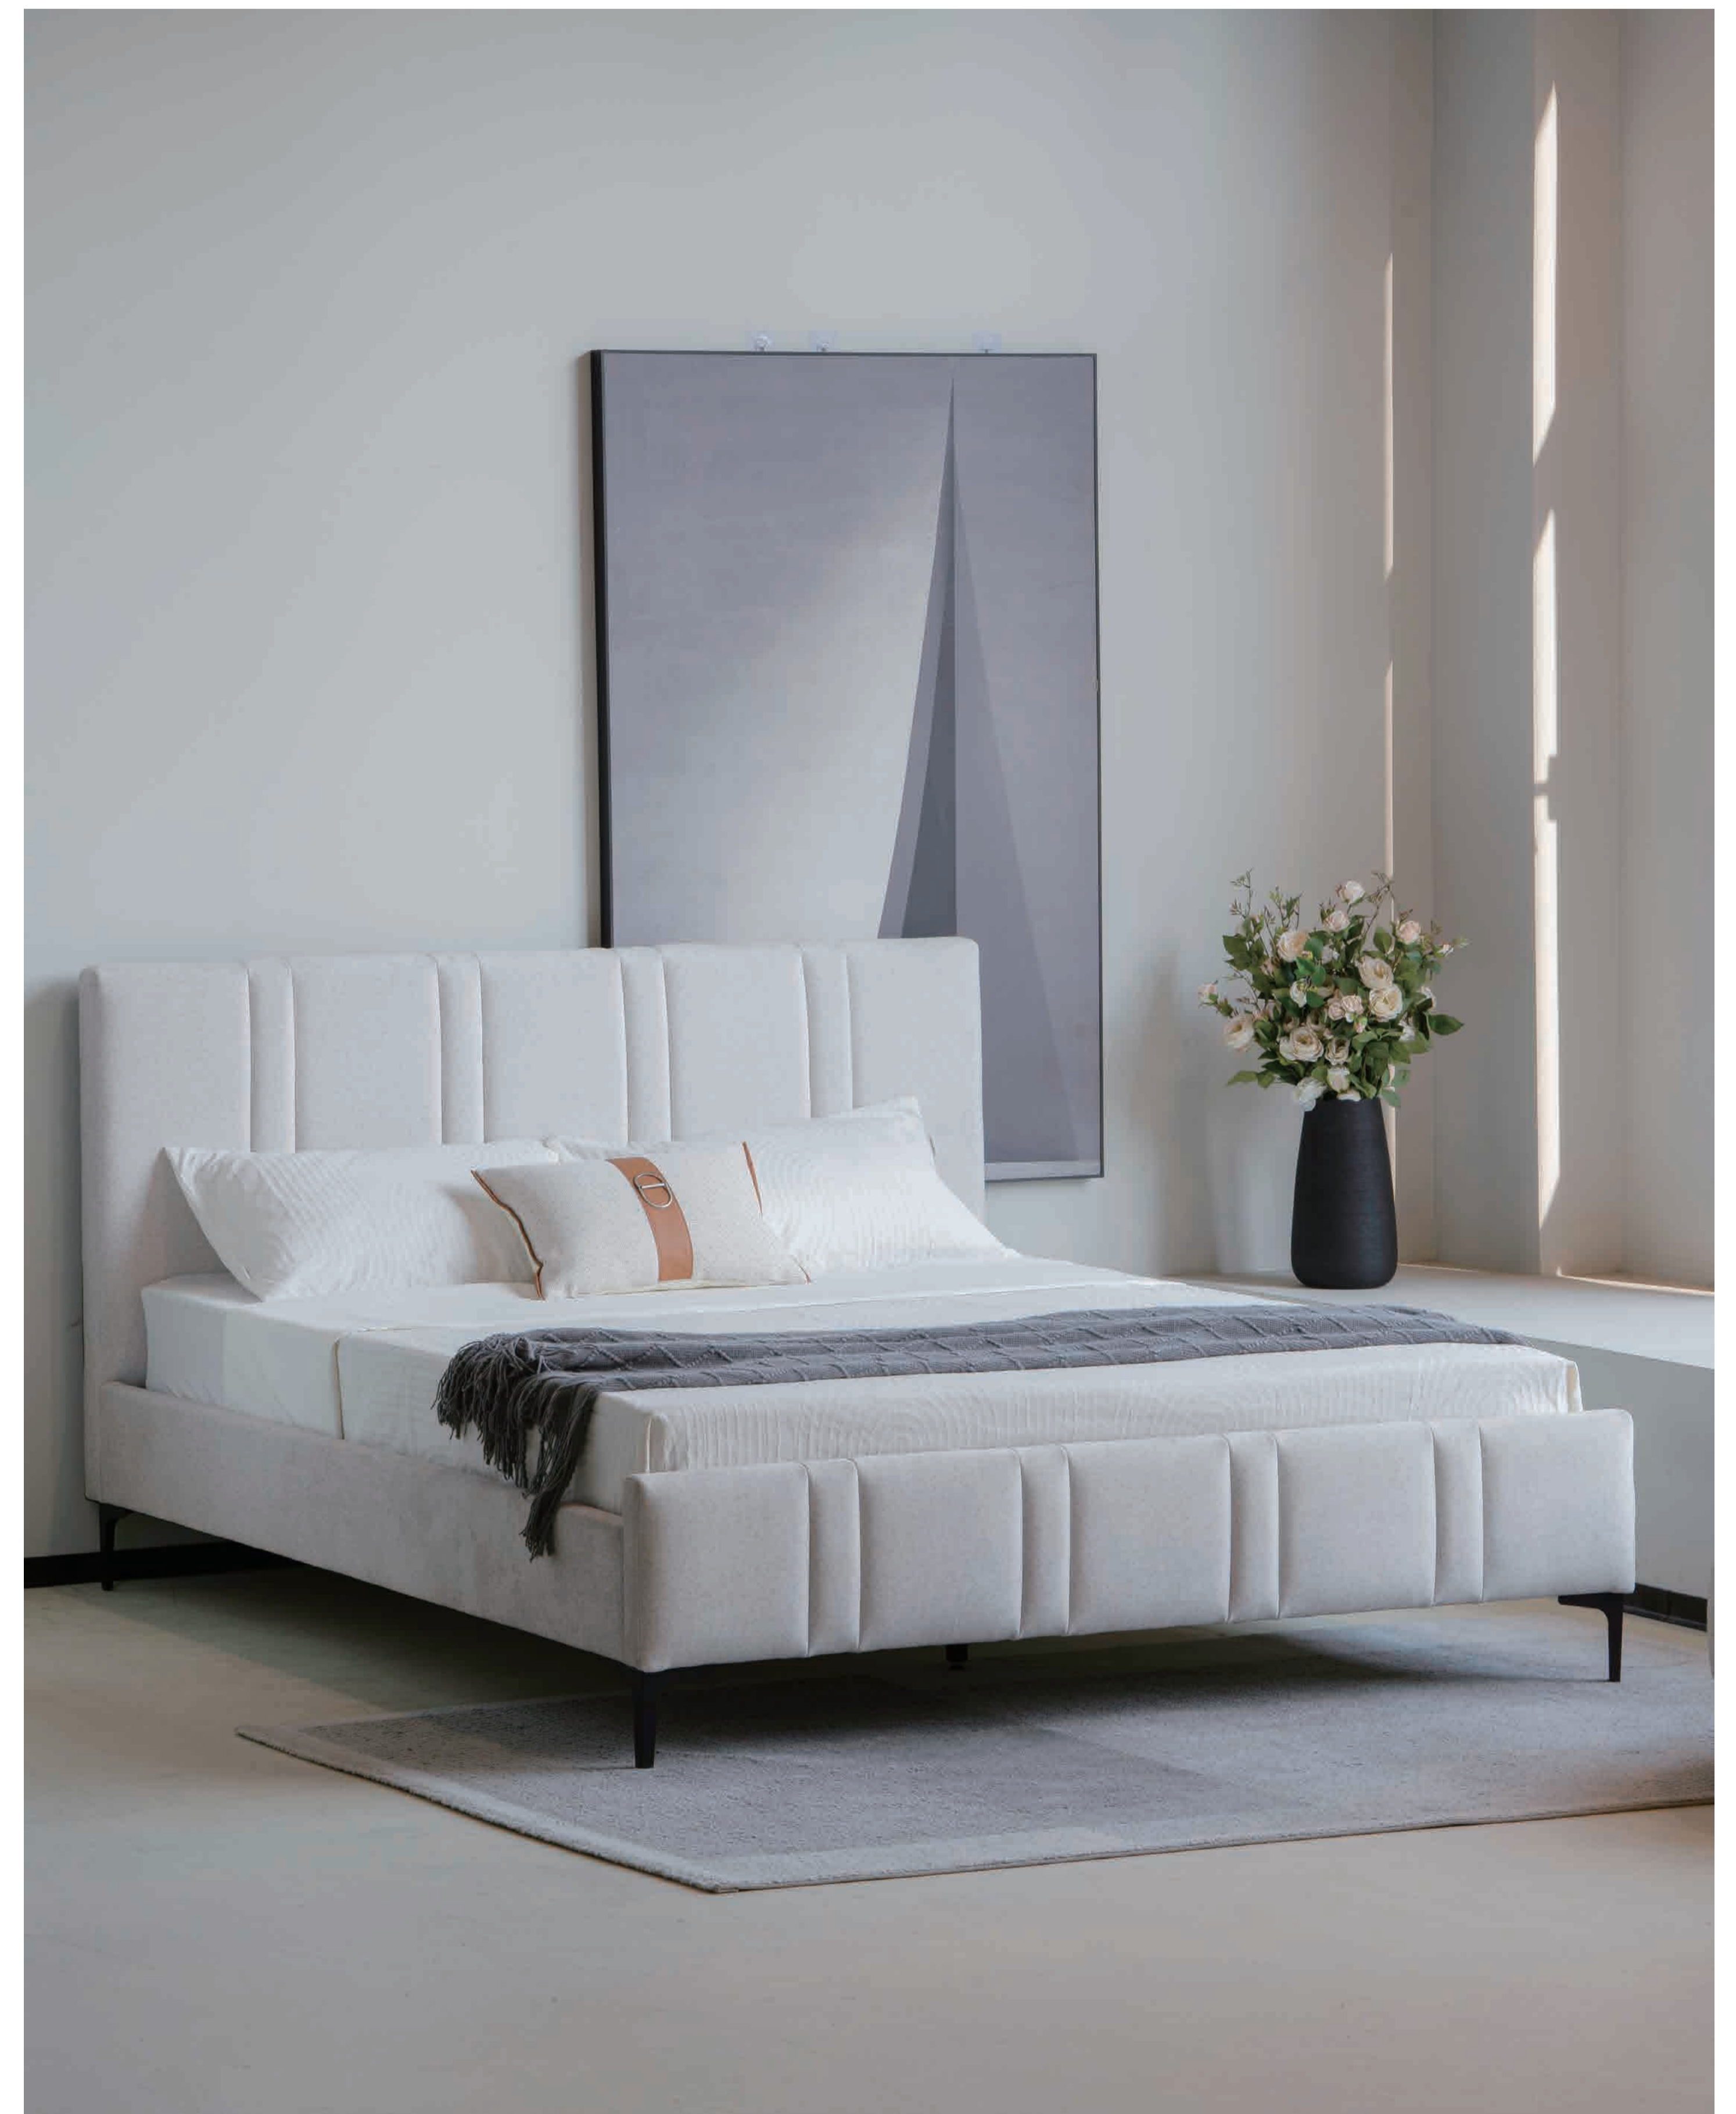

The wide lines express a kind of warm and casual design, and the whole is divided into chunks to make it more delicate. The bed frame divided into chunks with lines is the pillar of the whole structure, adding a richer and warmer feeling to the whole. VELORA can be adapted to modern or classical environments.